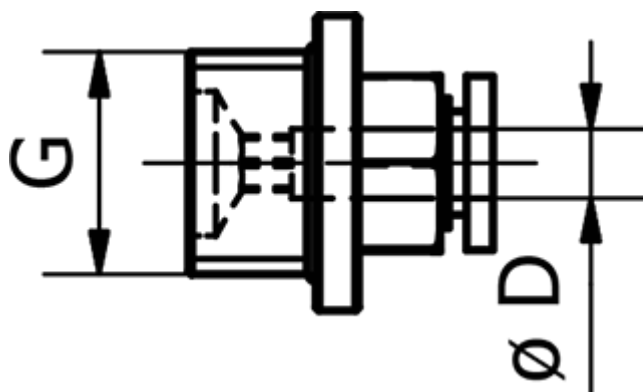

# Data Sheet

Article number: 58EPC802

Description: Fitting EPC802 Lige  
Straight male, 1/4" tube diameter 8

## Measures

D = 8  
Thread = 1/4"